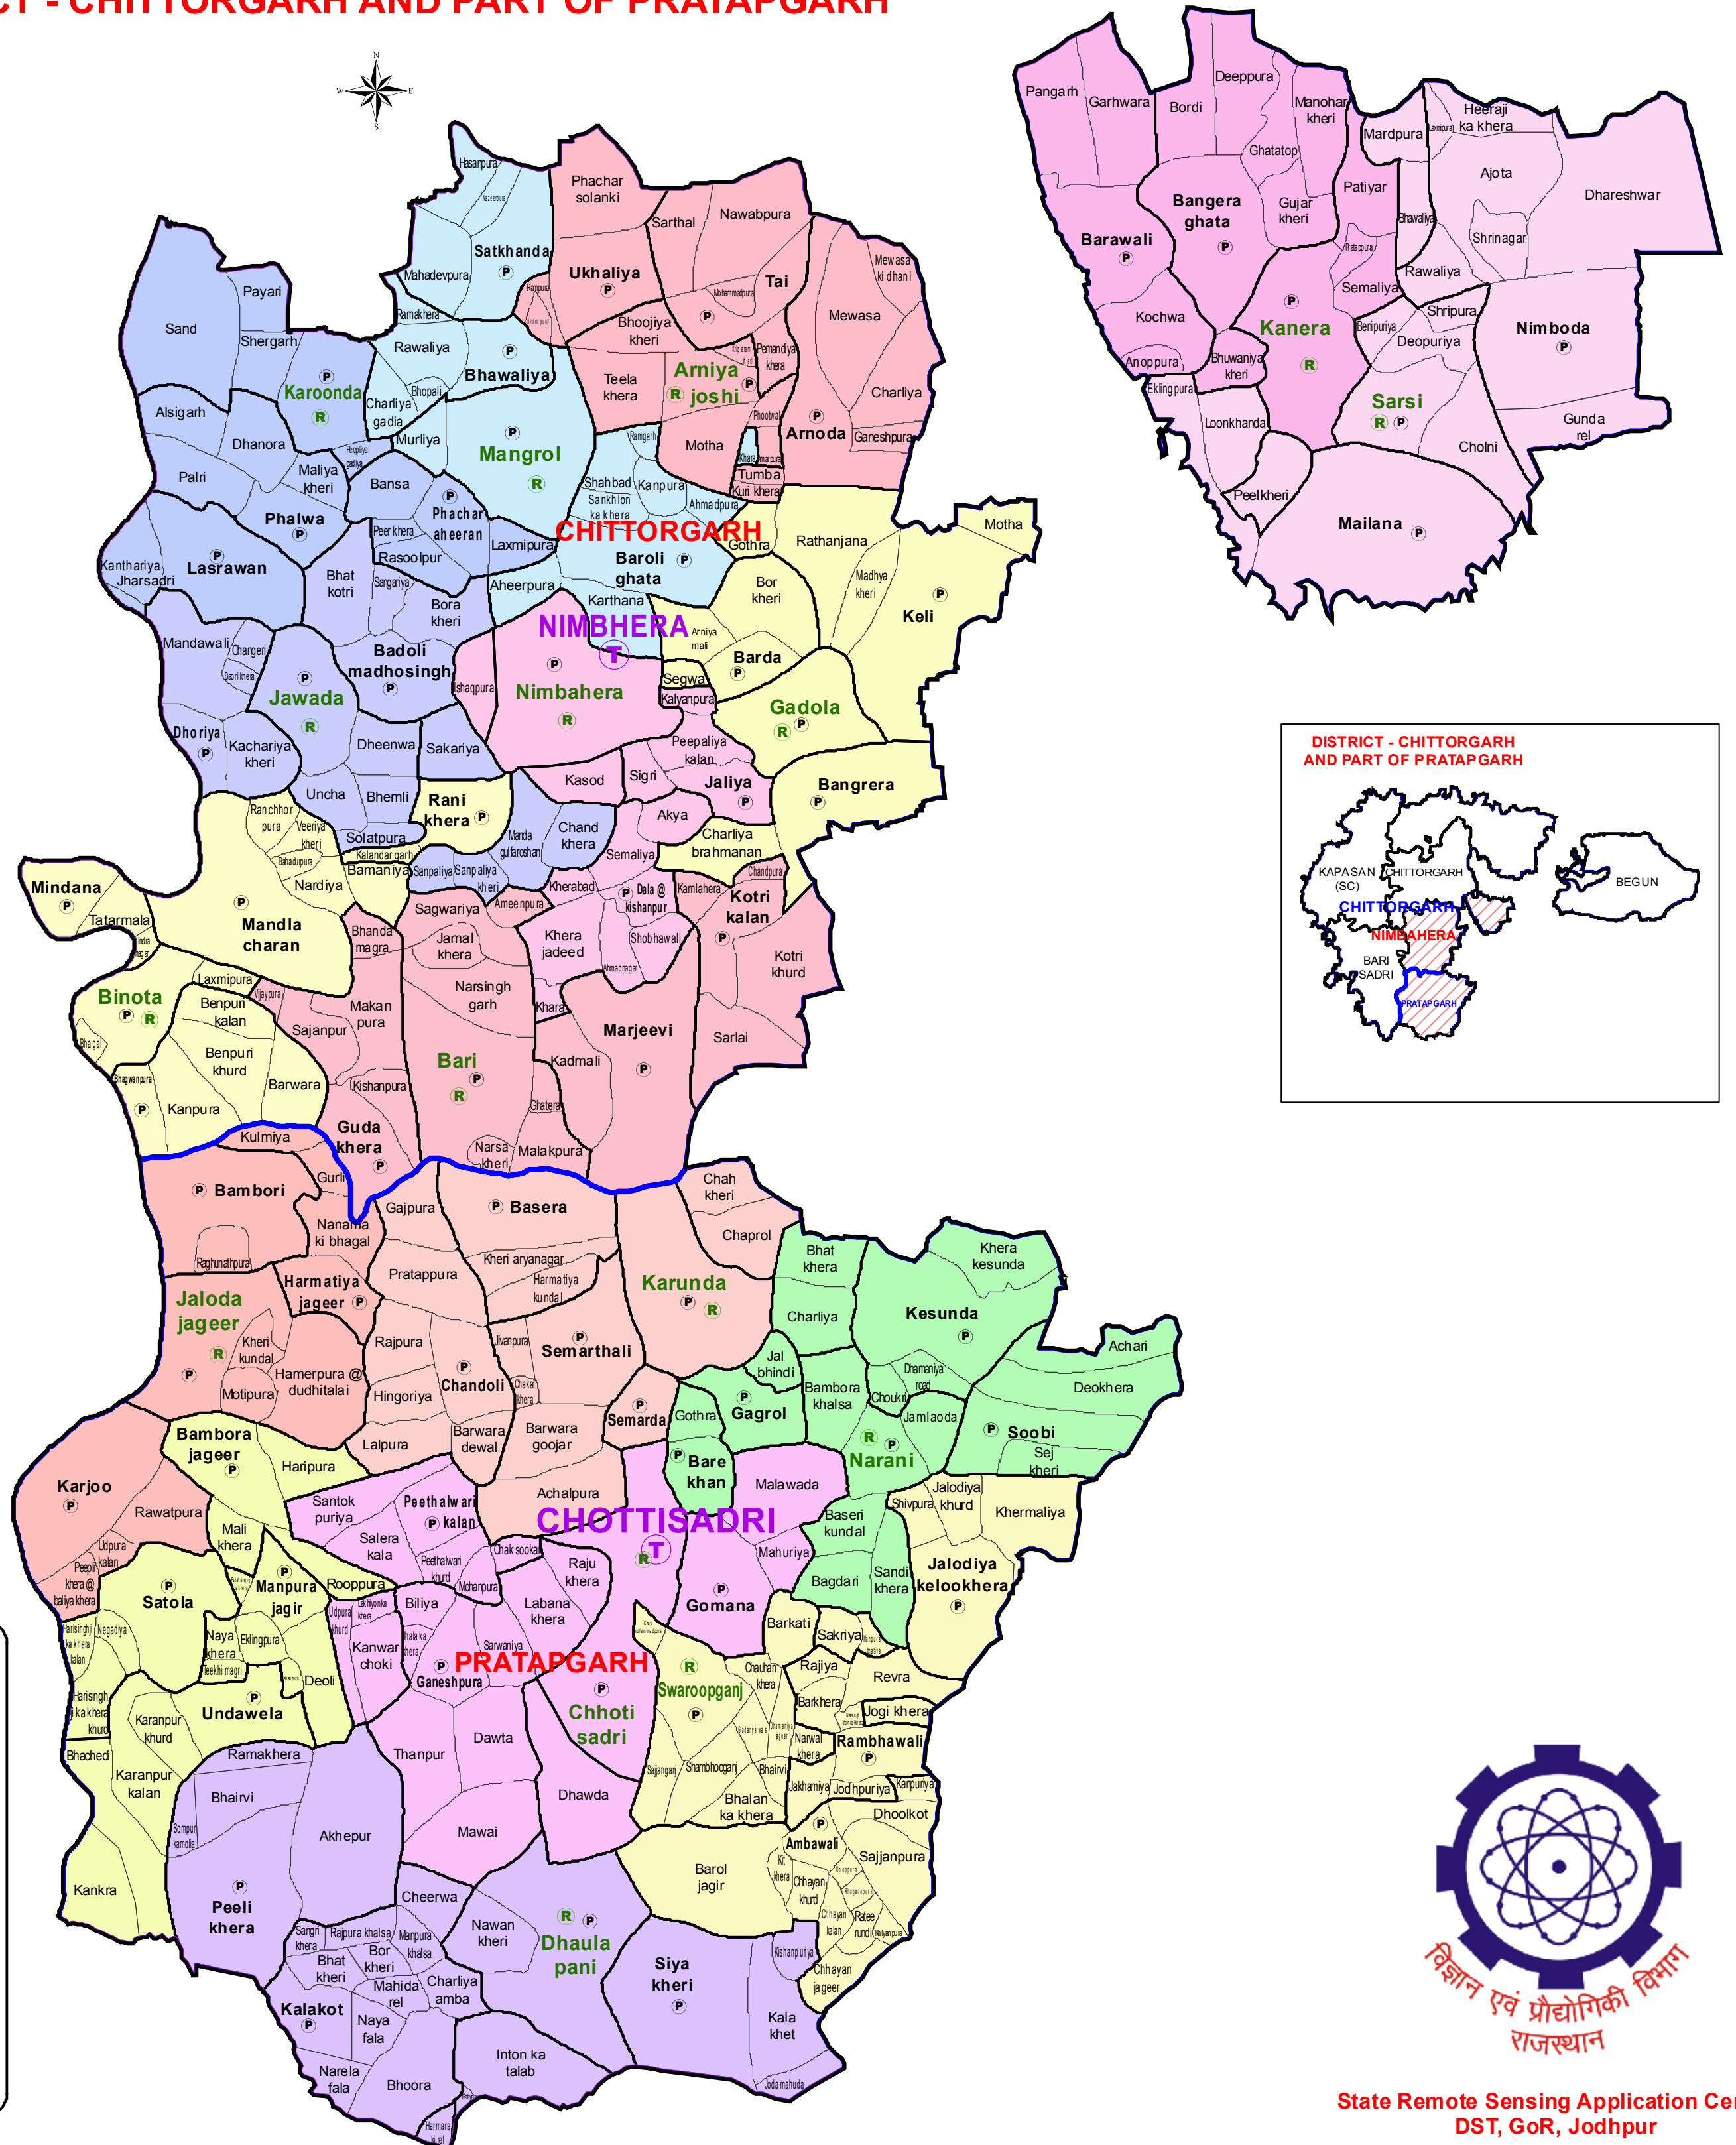

# ASSEMBLY CONSTITUENCY - NIMBAHERA-170

## DISTRICT - CHITTORGARH AND PART OF PRATAPGARH

### Legend

- Tehsil Headquarter
- ILR Headquarter
- Patwar Circle Headquarter
- District Boundary
- Tehsil Boundary
- ILR Circle Boundary
- Patwar Circle Boundary
- Village Boundary

State Remote Sensing Application Centre  
DST, GoR, Jodhpur