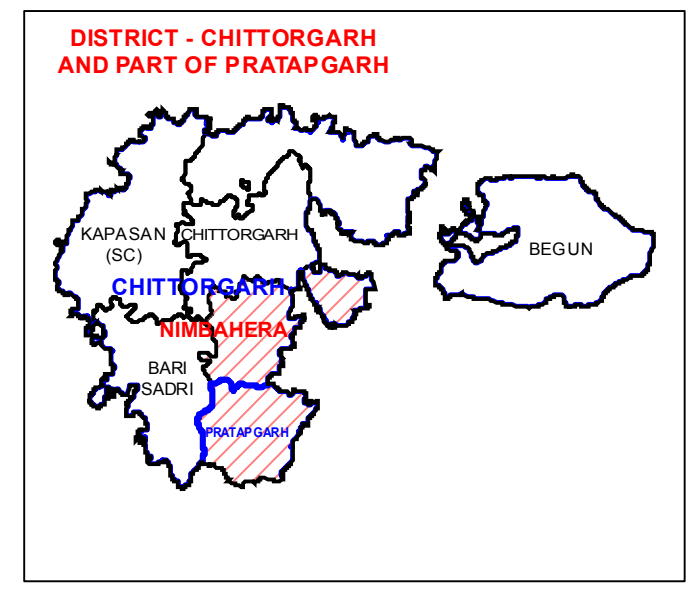

# ASSEMBLY CONSTITUENCY - NIMBAHERA-170

## DISTRICT - CHITTORGARH AND PART OF PRATAPGARH

### Legend

- Tehsil Headquarter
- ILR Headquarter
- Patwar Circle Headquarter
- District Boundary
- Tehsil Boundary
- ILR Circle Boundary
- Patwar Circle Boundary
- Village Boundary

State Remote Sensing Application Centre  
DST, GoR, Jodhpur